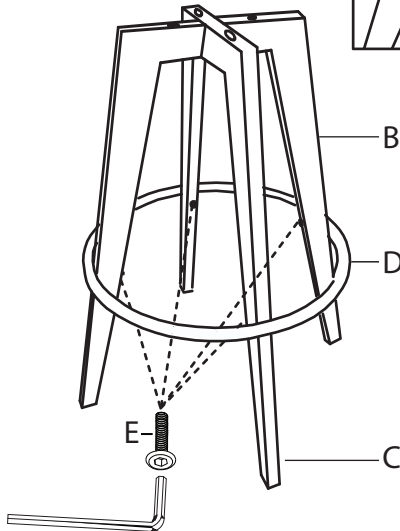

Part # B30-ORACLE XX

24-0627

PARTS

A

B

C

D

x8
(M6x45mm)

E

F

1

2

3

⚠ WARNING: SEATING

- Read all instructions carefully and completely before assembly and use. Retain for future reference.
- Keep plastic bags and small parts away from children.
- For residential (non-commercial) use only.
- DO NOT stand on product. Use only for intended table purpose.
- Max weight limit 250 lbs.
- Periodically check for loose hardware; retighten as necessary.
- DO NOT use product if any component becomes damaged.
- DO NOT use power tools to assemble OR overtighten hardware.