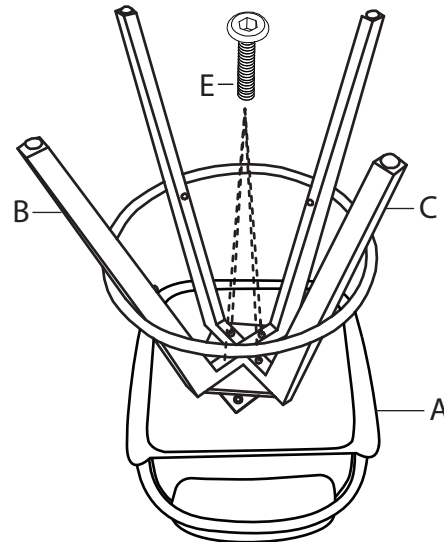

Part # B30-ORACLE XX

24-0627

PARTS

A

B

C

D

x8
(M6x45mm)

E

F

1

2

3

⚠ WARNING: SEATING

- Read all instructions carefully and completely before assembly and use. Retain for future reference.
- Keep plastic bags and small parts away from children.
- For residential (non-commercial) use only.
- DO NOT stand on product. Use only for intended table purpose.
- Max weight limit 250 lbs.
- Periodically check for loose hardware; retighten as necessary.
- DO NOT use product if any component becomes damaged.
- DO NOT use power tools to assemble OR overtighten hardware.